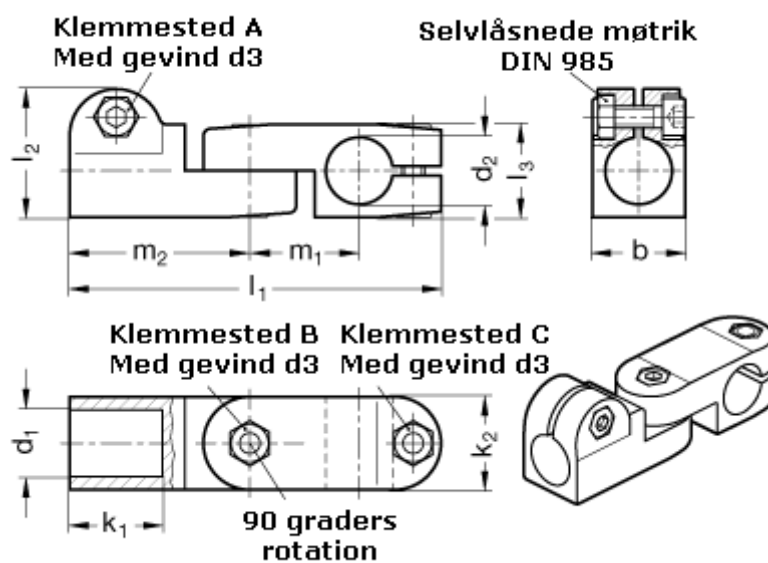

Article number: 20287B14B142BL
Description: E+G swivel clamp
GN287-B14-B14-2-BL

Measures

$b = 25$	$m_1 = 29.5$
$d_1 = B14$	$m_2 = 48.5$
$d_2 = B14$	
$d_3 = M 6$	
$k_1 = 25$	
$k_2 = 25$	
$l_1 = 100$	
$l_2 = 34.5$	